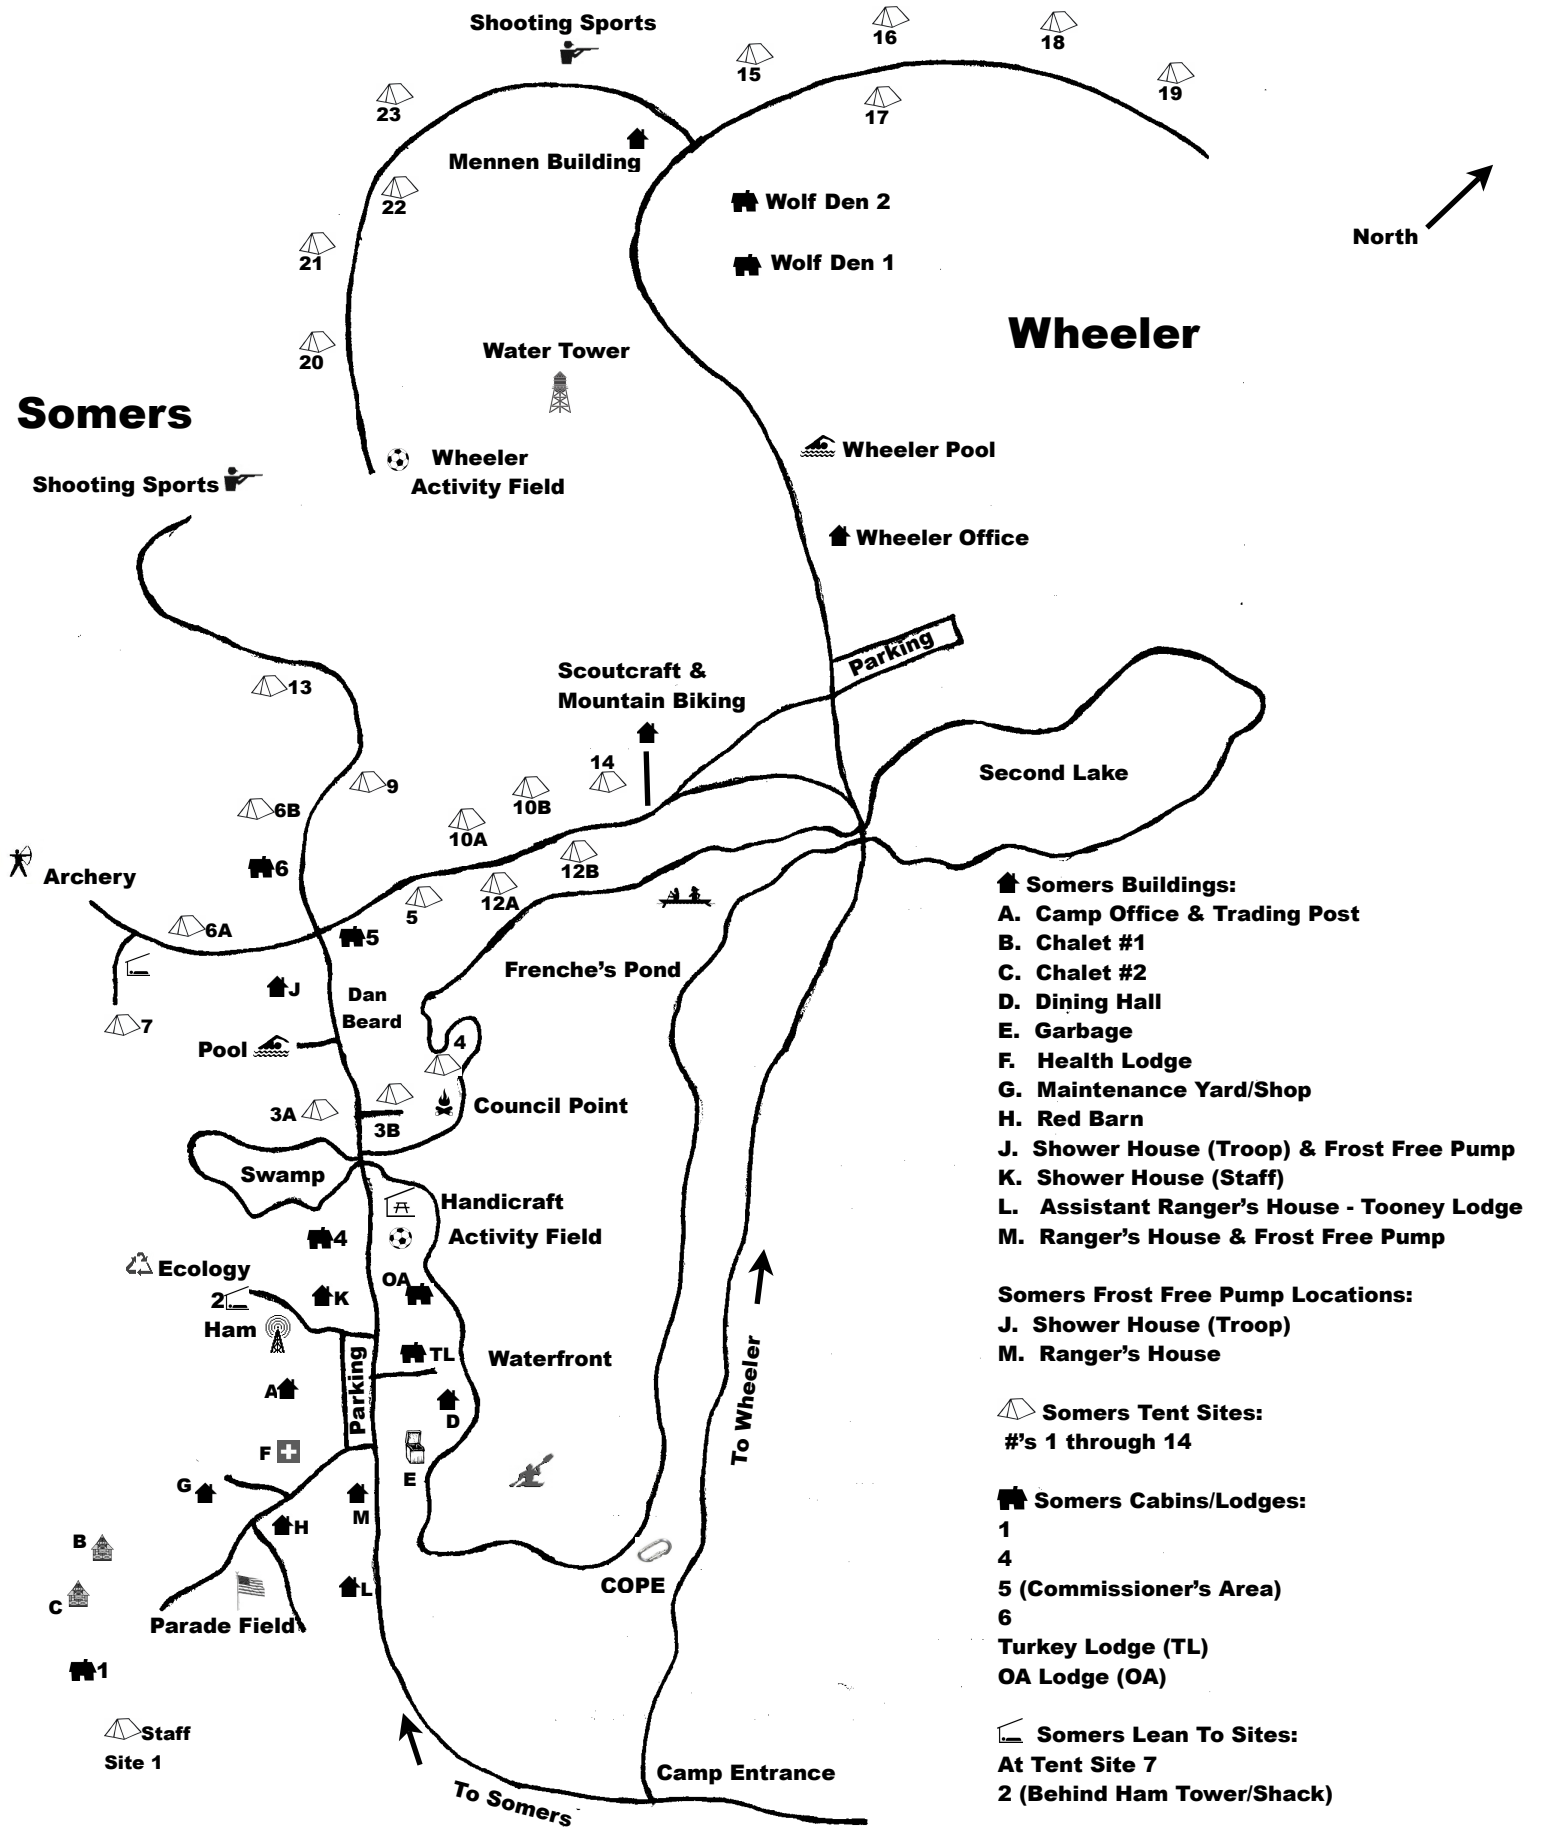

Mt. Allamuchy Scout Reservation

1. **Somers Buildings:**
- A. Camp Office & Trading Post
  - B. Chalet #1
  - C. Chalet #2
  - D. Dining Hall
  - E. Garbage
  - F. Health Lodge
  - G. Maintenance Yard/Shop
  - H. Red Barn
  - J. Shower House (Troop) & Frost Free Pump
  - K. Shower House (Staff)
  - L. Assistant Ranger's House - Tooney Lodge
  - M. Ranger's House & Frost Free Pump

1. **Somers Frost Free Pump Locations:**
- J. Shower House (Troop)
  - M. Ranger's House

1. **Somers Tent Sites:**
2. #s 1 through 14

1. **Somers Cabins/Lodges:**
2. 1
   - 4
   - 5 (Commissioner's Area)
   - 6
   - Turkey Lodge (TL)
   - OA Lodge (OA)

1. **Somers Lean To Sites:**
2. At Tent Site 7
   - 2 (Behind Ham Tower/Shack)