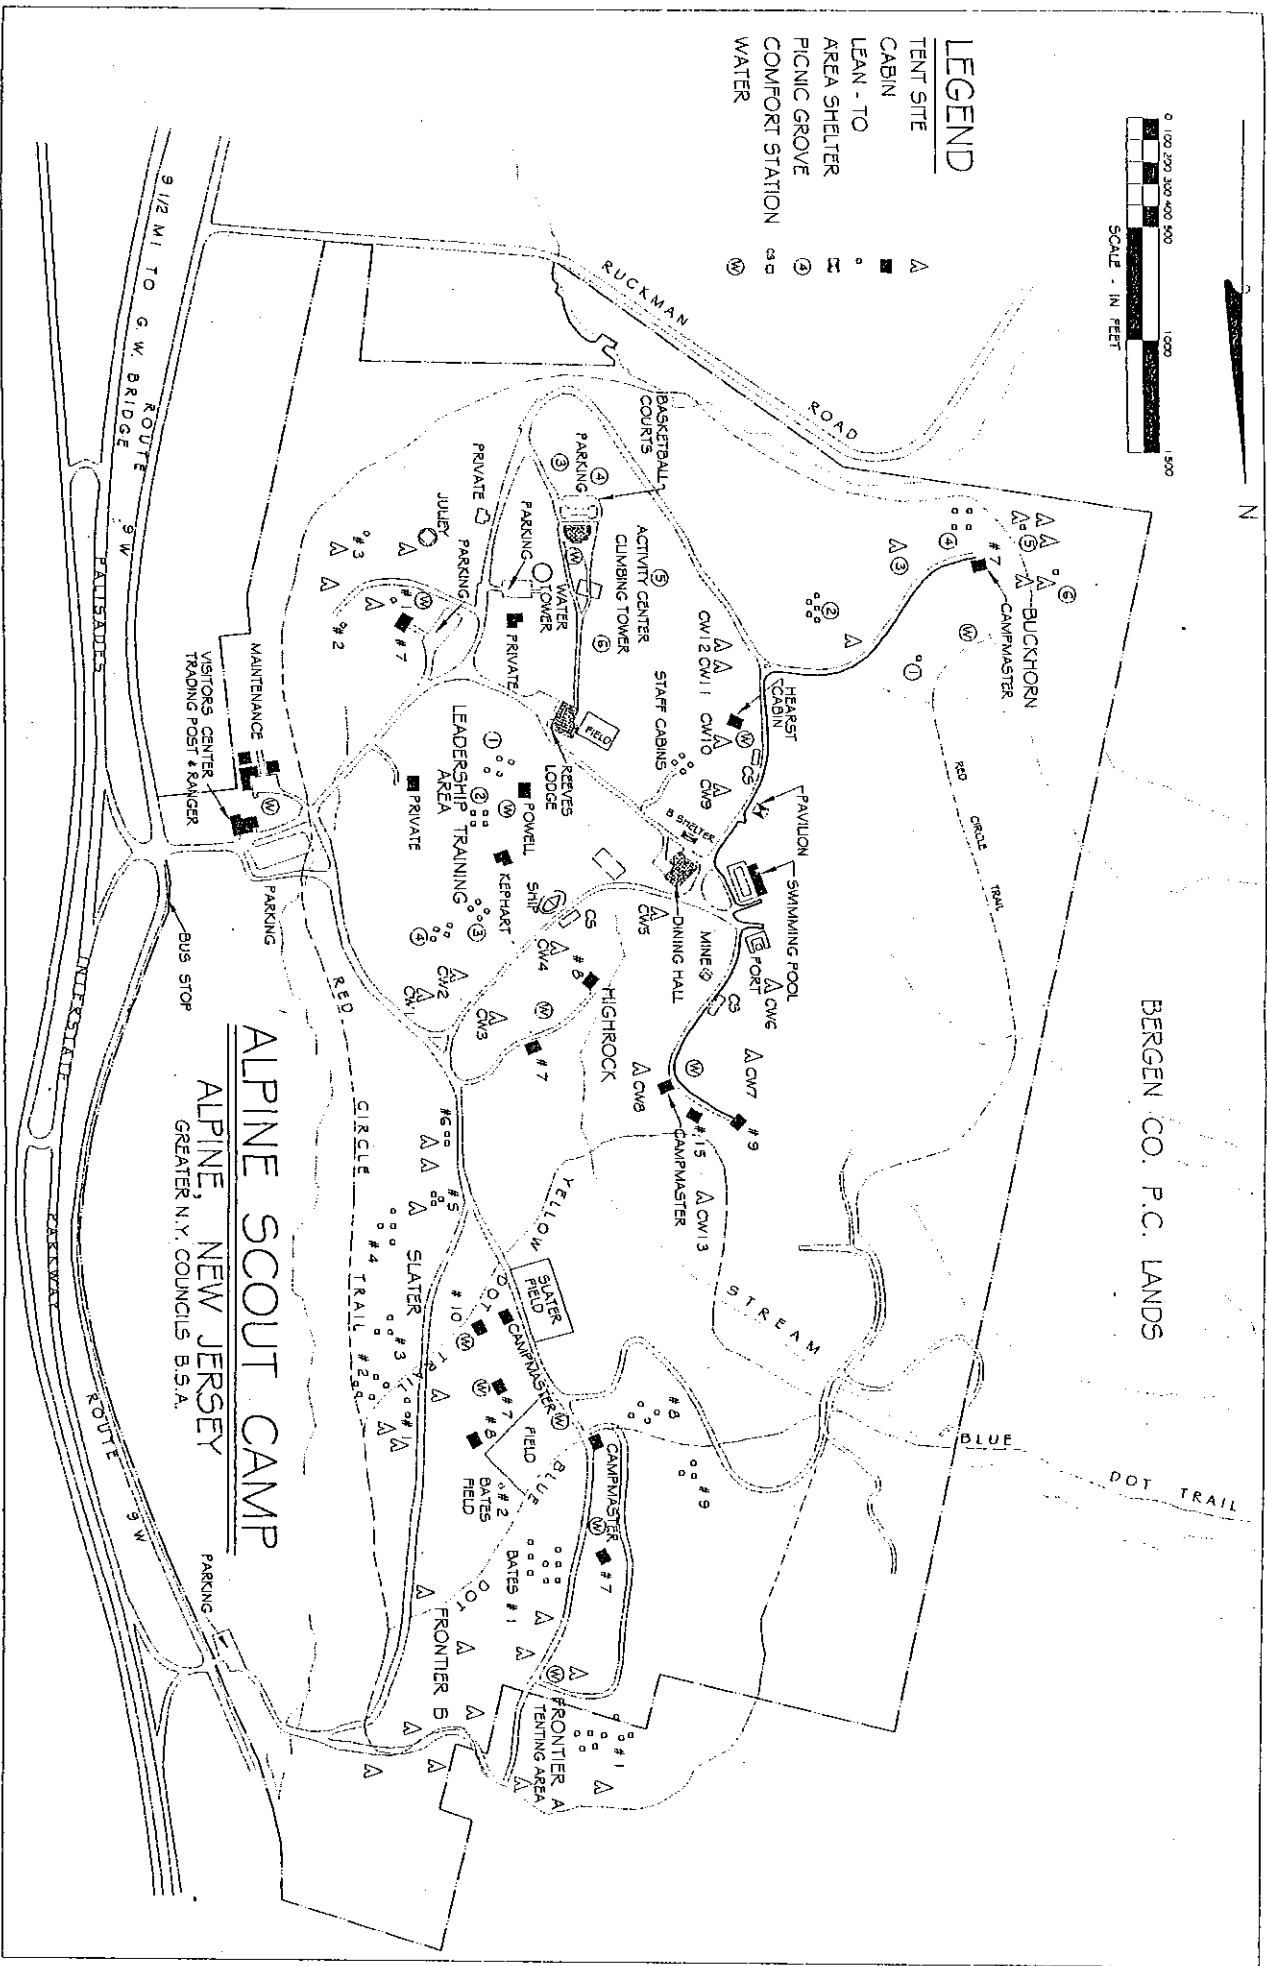

- ### LEGEND
- TENT SITE
 - CABIN
 - LEAN - TO
 - AREA SHELTER
 - PICNIC GROVE
 - COMFORT STATION
 - WATER

ALPINE SCOUT CAMP
 ALPINE, NEW JERSEY
 GREATER N.Y. COUNCILS B.S.A.

BERGEN CO. P.C. LANDS