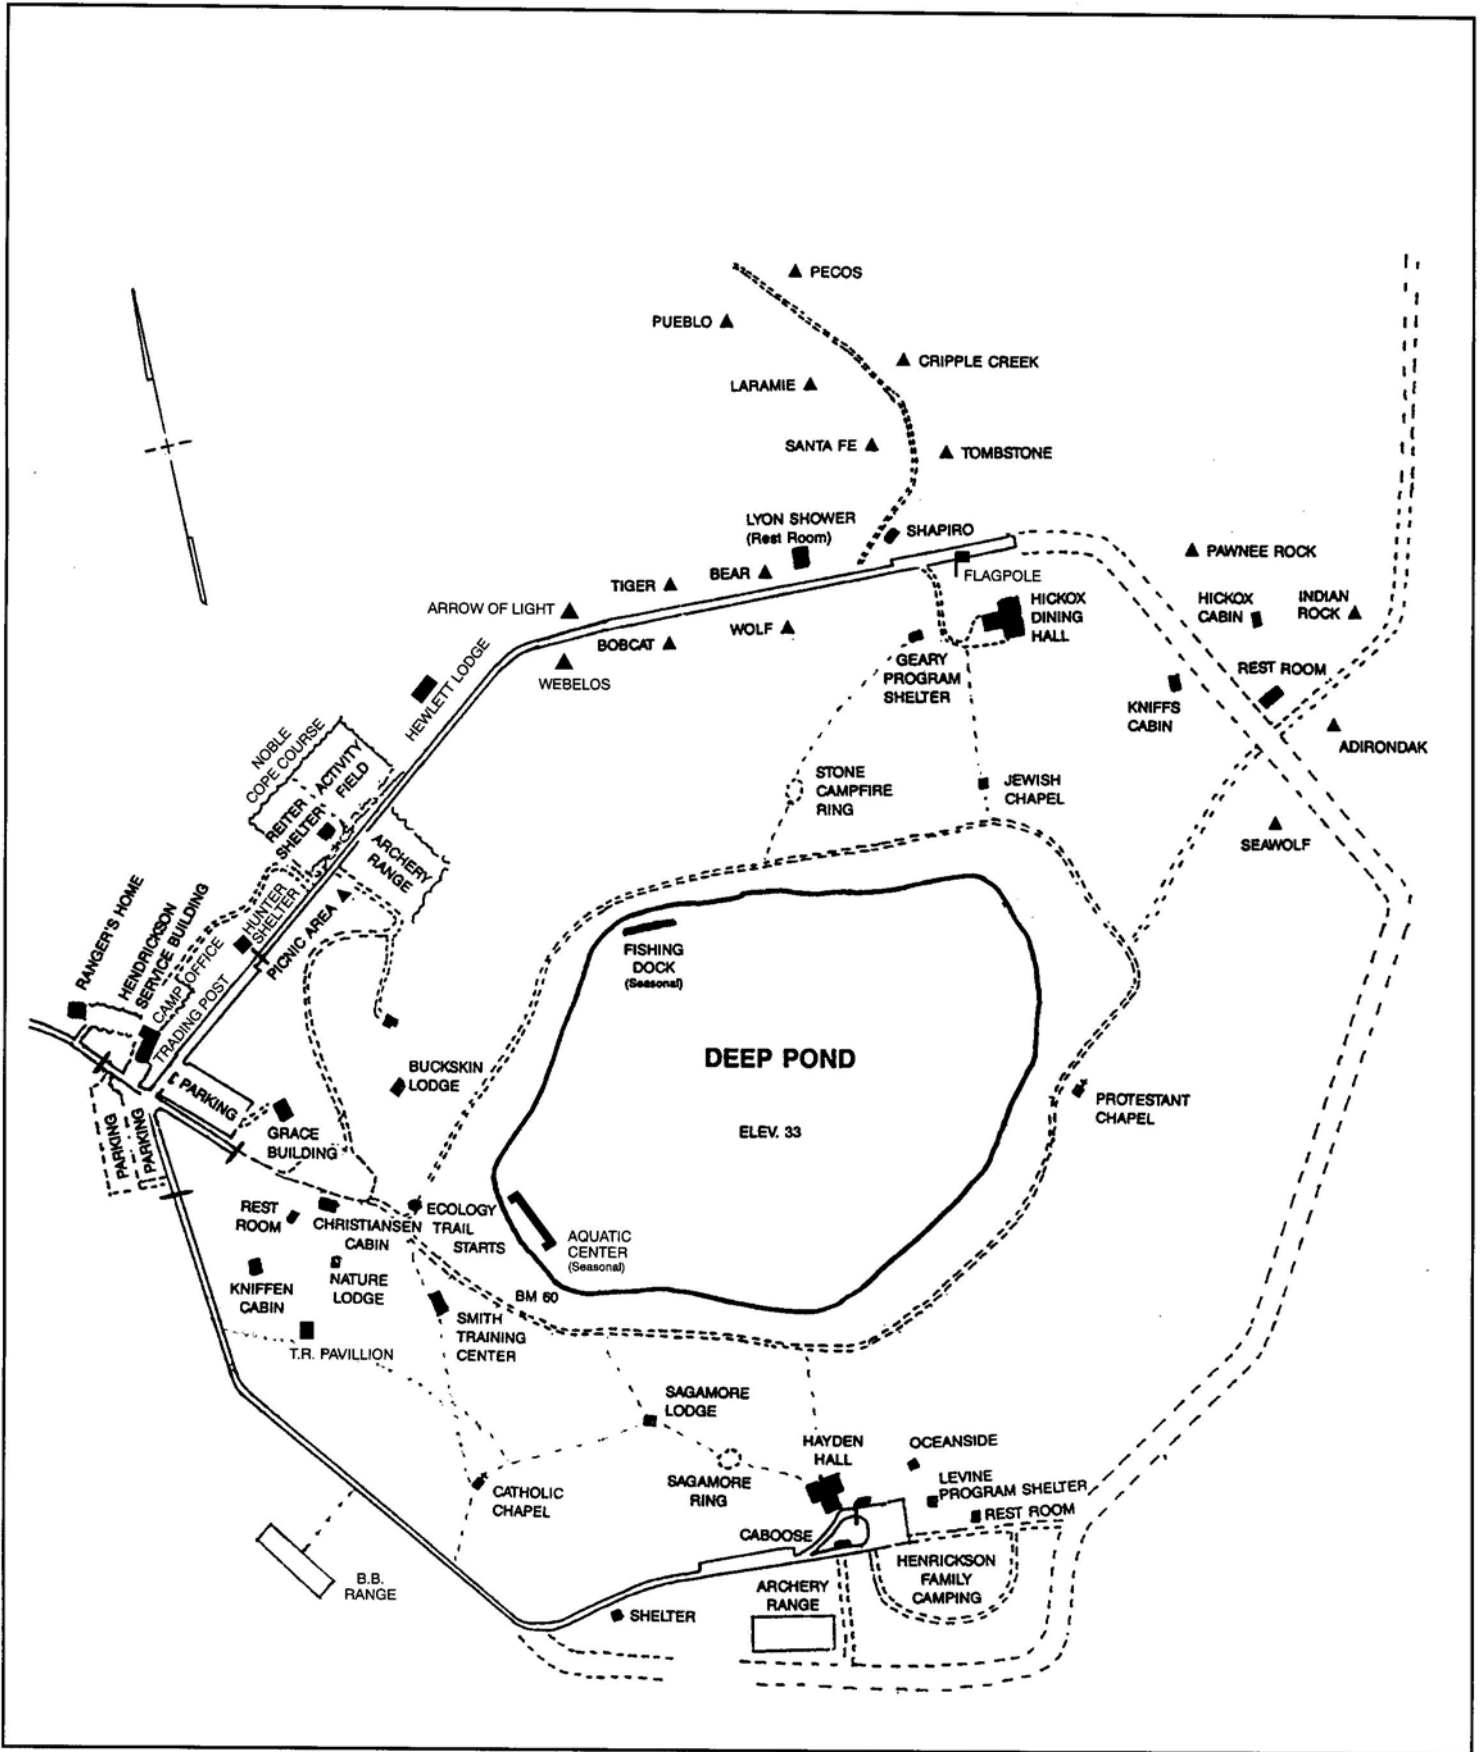

# SCHIFF SCOUT RESERVATION

THEODORE ROOSEVELT COUNCIL

"CAMP WAUWEPEX"

BOY SCOUTS OF AMERICA

LOCATED IN THE TOWN OF RIVERHEAD, COUNTY OF SUFFOLK, NY  
(LONG ISLAND PINE BARRENS CORE) COMPILED FROM  
U.S. GEOLOGICAL SURVEY 7.5 MINUTES SERIES (TOPOGRAPHIC)

ELEVATION IN FEET ABOVE SEA LEVEL  
TRAIL ALIGNMENT IS APPROXIMATE

TOPOGRAPHIC MAP SYMBOLS APPLY

2003

SCALE:  
1" = 500'